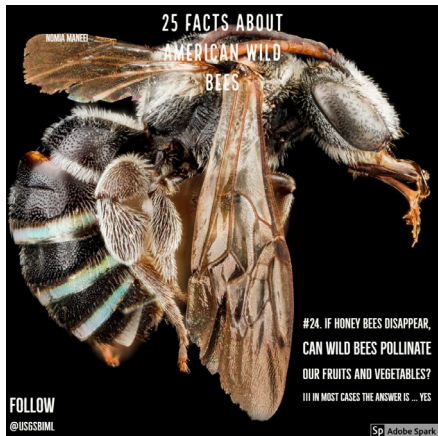

Acknowledgments

Mr. Sam Droege (Patuxent Wildlife Research Center, 12100 Beech Forest Drive, Laurel, Maryland 20708 USA. E-mail: sdroege@usgs.gov) provided all the information on which this report is based.