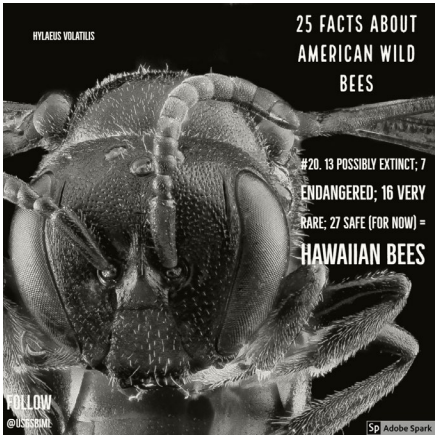

Acknowledgments

Mr. Sam Droege (Patuxent Wildlife Research Center, 12100 Beech Forest Drive, Laurel, Maryland 20708 USA. E-mail: sdroege@usgs.gov) provided all the information on which this report is based.